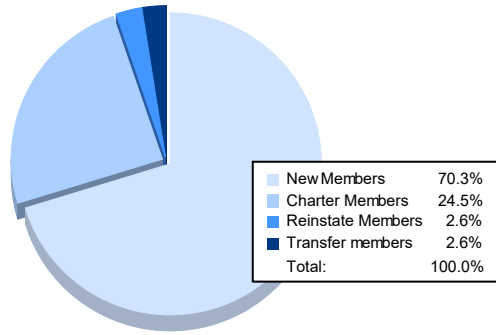

Year	New Clubs	Dropped Clubs	Gain/ Loss Clubs	New Members	Charter Members	Reinstate Members	Transfer Members	Total Member Added	Total Members Dropped	Gain/ Loss Members
2016-2017	1	1	0	172	22	10	15	219	220	-1
2017-2018	1	0	1	151	25	4	7	187	224	-37
2018-2019	1	1	0	151	29	7	5	192	236	-44
2019-2020	0	0	0	118	3	8	3	132	203	-71
2020-2021	1	0	1	109	38	4	4	155	263	-108
<b>Average</b>	<b>1</b>	<b>0</b>	<b>0</b>	<b>140</b>	<b>23</b>	<b>7</b>	<b>7</b>	<b>177</b>	<b>229</b>	<b>-52</b>

### Membership Composition June 2021 Cumulative